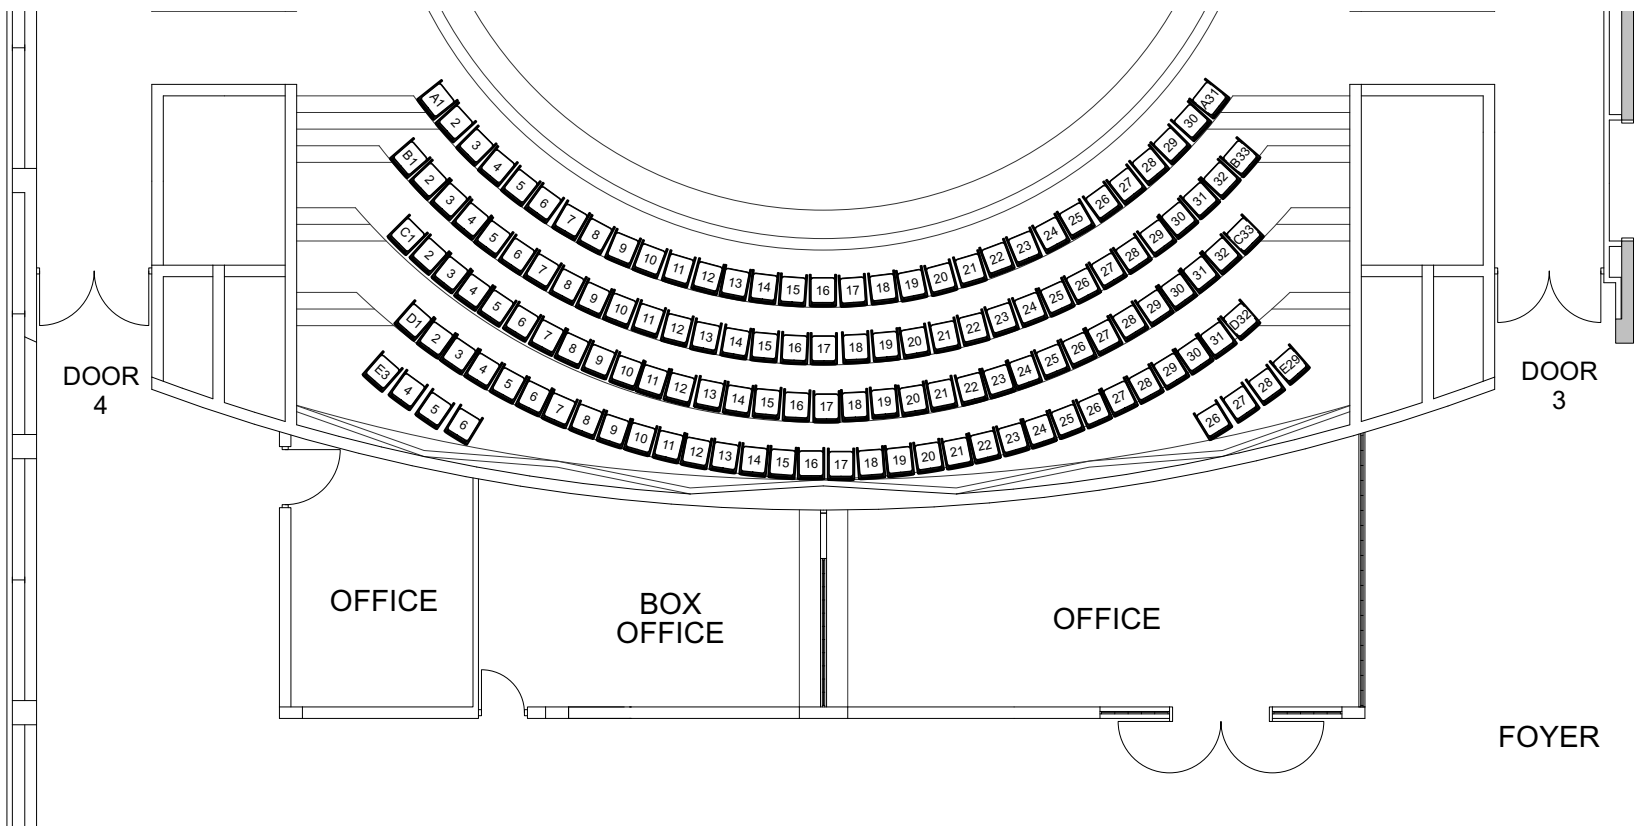

# SEATING LAYOUT

## Normal Layout

Queens Park Theatre  
Trim Ref: D-25-002062  
Scale 1:125 (A3)  
Last updated: Jan 2025

# SEATING LAYOUT

AA Row

Queens Park Theatre  
Trim Ref: D-25-002062  
Scale 1:125 (A3)  
Last updated: Jan 2025

# Circle Seating