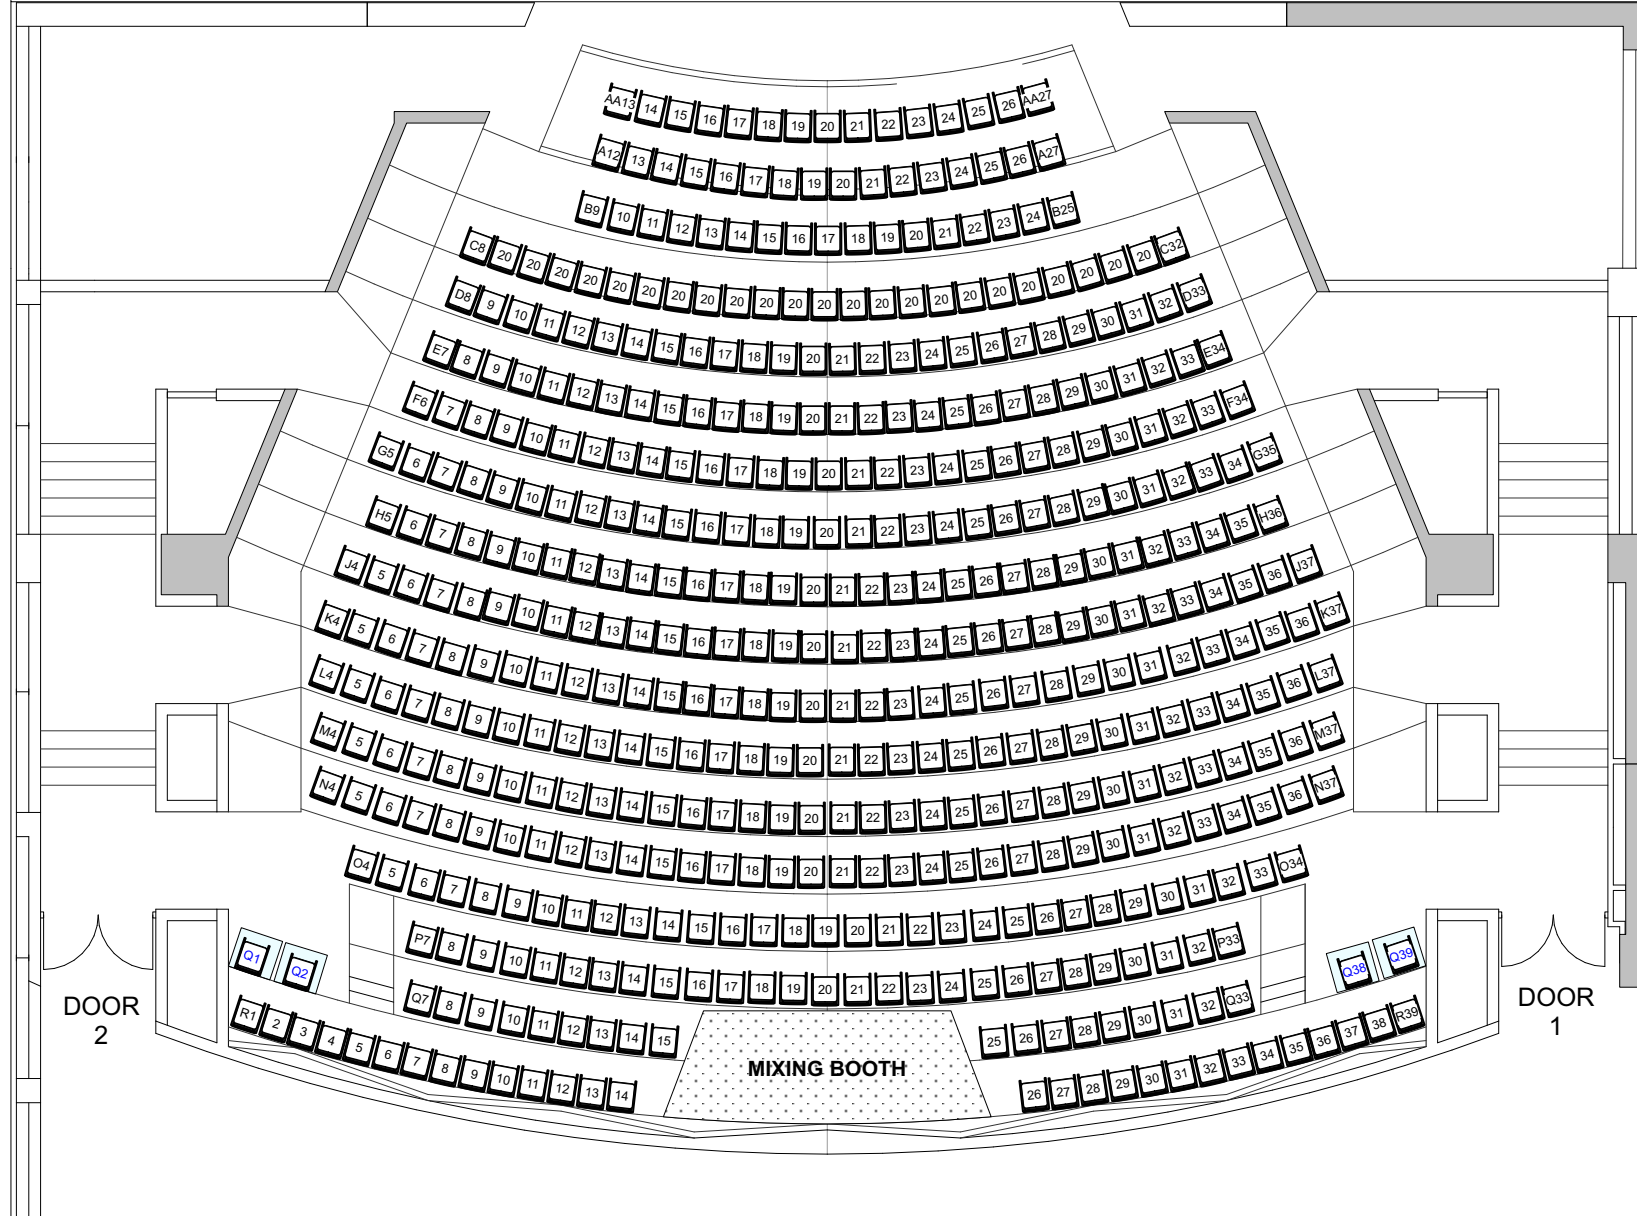

# SEATING LAYOUT

## Normal Layout

Queens Park Theatre  
Trim Ref: D-25-002062  
Scale 1:125 (A3)  
Last updated: Jan 2025

# SEATING LAYOUT

AA Row

Queens Park Theatre  
Trim Ref: D-25-002062  
Scale 1:125 (A3)  
Last updated: Jan 2025

# Circle Seating