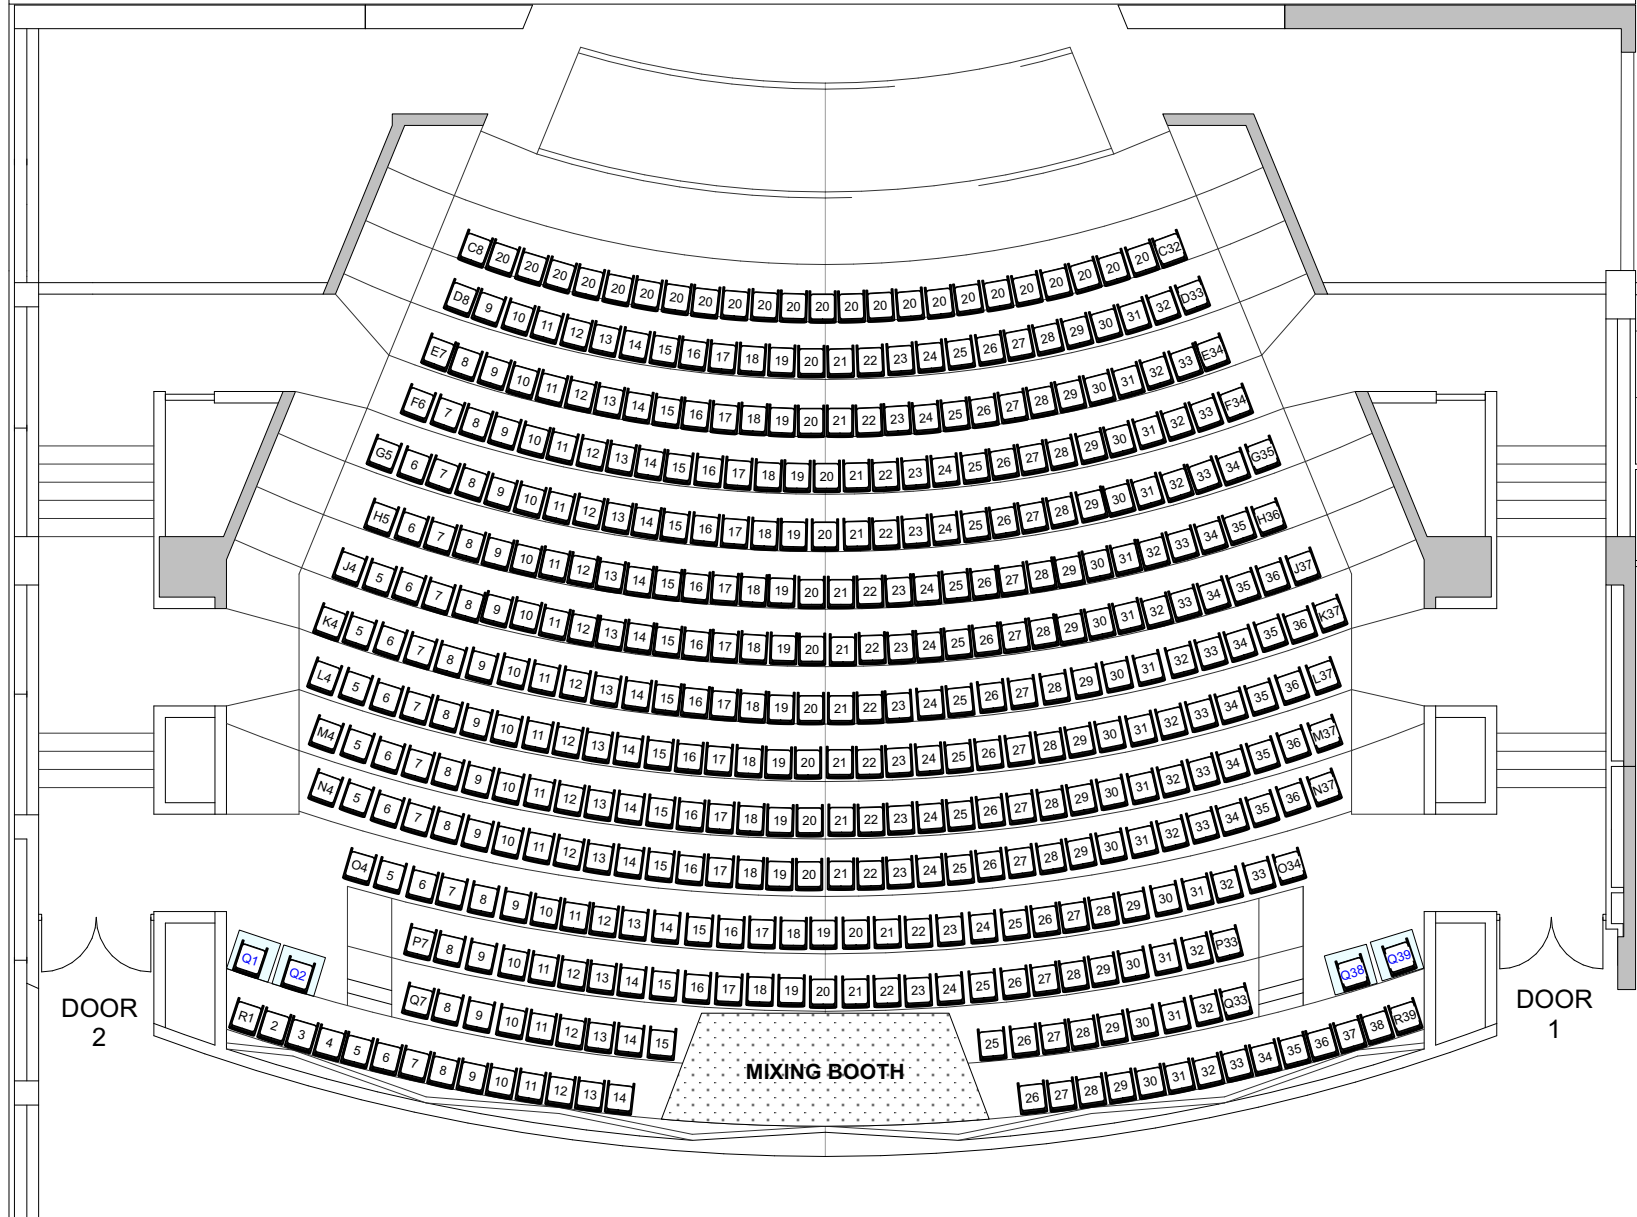

# SEATING LAYOUT

# STAGE

# SEATING LAYOUT

AA Row

Queens Park Theatre  
Trim Ref: D-25-002062  
Scale 1:125 (A3)  
Last updated: Jan 2025

# Circle Seating