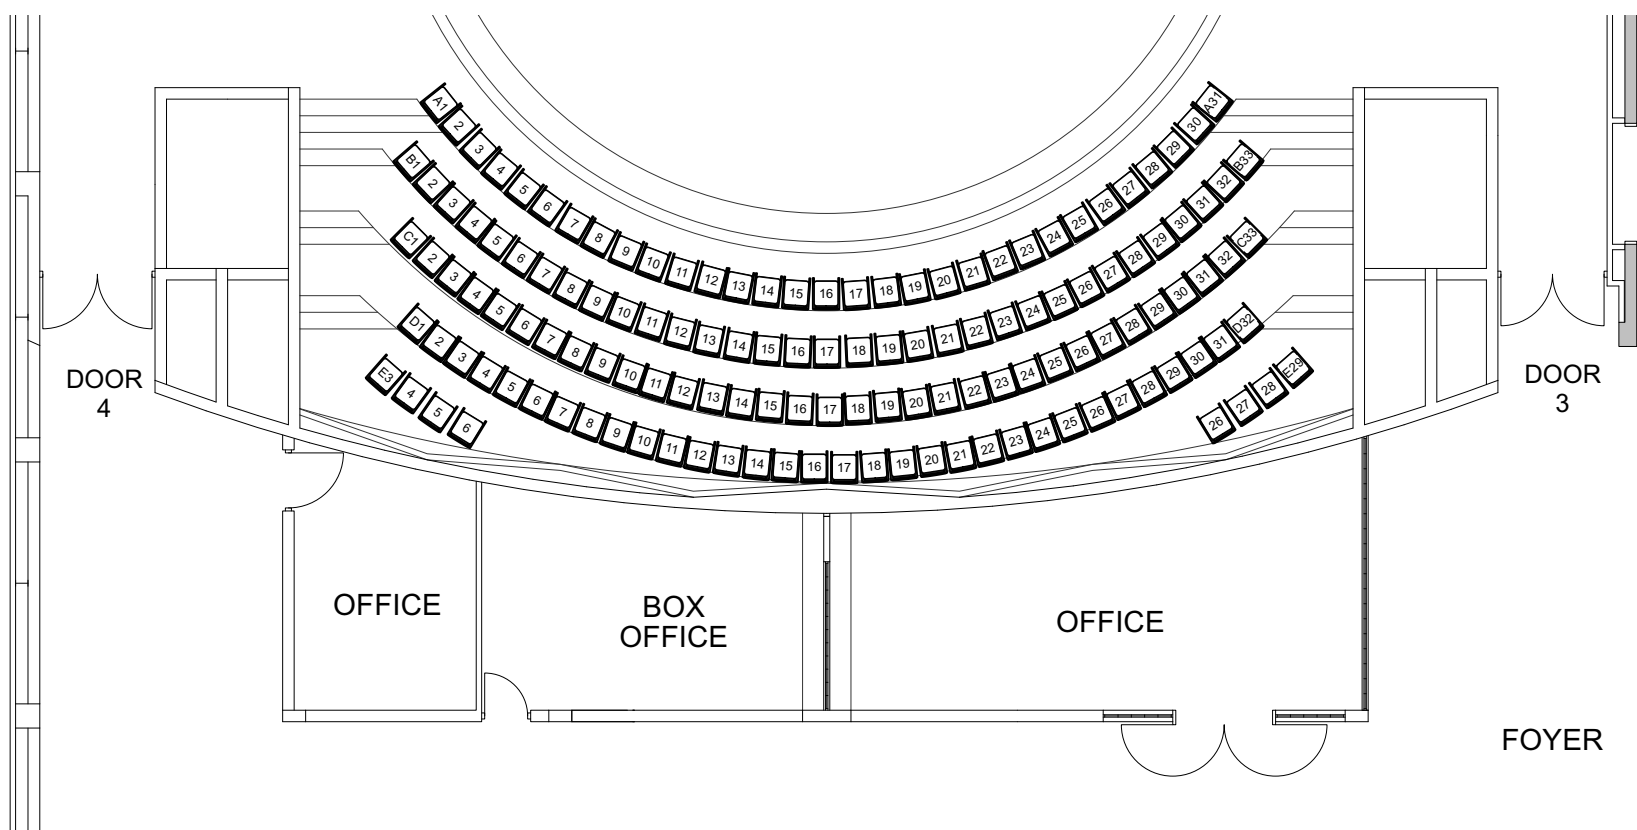

# SEATING LAYOUT

## Normal Layout

Queens Park Theatre  
Trim Ref: D-25-002062  
Scale 1:125 (A3)  
Last updated: Jan 2025

# SEATING LAYOUT

AA Row

Queens Park Theatre  
Trim Ref: D-25-002062  
Scale 1:125 (A3)  
Last updated: Jan 2025

# Circle Seating