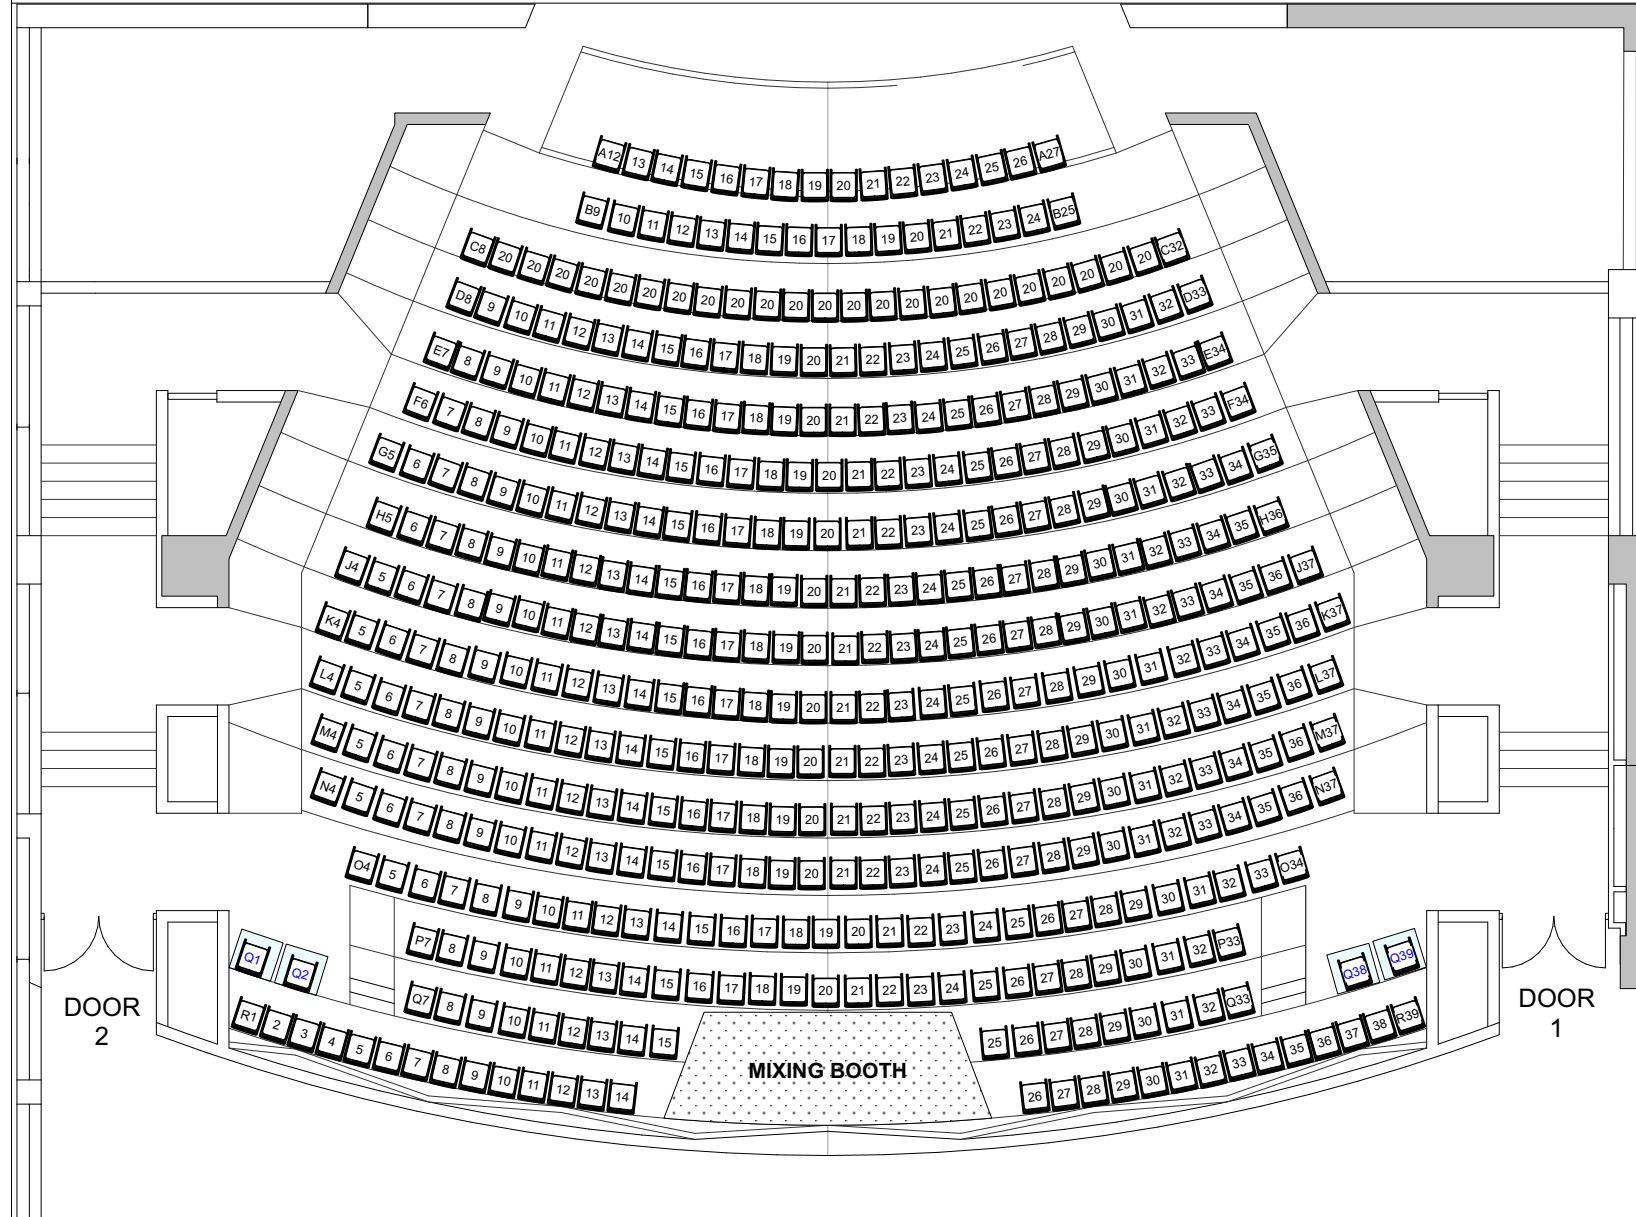

# SEATING LAYOUT

## Normal Layout

Queens Park Theatre  
Trim Ref: D-25-002062  
Scale 1:125 (A3)  
Last updated: Jan 2025

# SEATING LAYOUT

AA Row

Queens Park Theatre  
Trim Ref: D-25-002062  
Scale 1:125 (A3)  
Last updated: Jan 2025

# Circle Seating